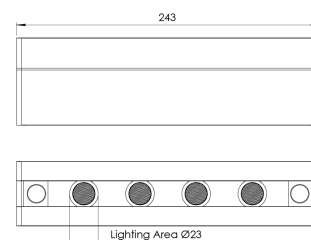

Product Family	Sova
Adjustability	Fixed
Color	White- Black- Gray- RAL
Mounting Type	Surface Mounted
Body	Extruded aluminium body with electrostatic powder coated, injection cover
Light Source	HP LED
Color Temperature	2700-3000-4000-5000-6500K
Color Rendering Index	CRI>80
Power	9,6 W
Power Factor	Pf>90
Luminaire Efficiency	92lm/W
Light Beam Angle	10°,25°,40°,60°
Lumen	884 lm
Operating Voltage	220-240V AC / 50-60 Hz
Light Source Lifetime	50.000 hours Led lifetime
Optic	High efficiency acrylic lens
Control Type	On/Off- Dali
Electrical Insulation Class	Class I
Optional Features	Unavailable
Sealing	IP20
Weight	0,52 Kg
Dimensions	51,7 x 70 x 243 mm

DIMENSIONS

Lumen value is given according to 2700K value.

Luminaire is F-marked and suitable for direct mounting on normally flammable surfaces.

All components are provided with 5 year limited guarantee. A qualified electrician must ensure proper installation of the product.