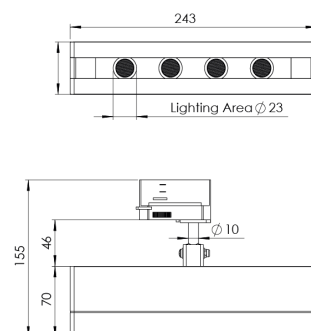

Product Family	Sova
Adjustability	Adjustable: 350° - 90°
Color	White- Black- Gray- RAL
Mounting Type	Track
Body	Extruded aluminium body with electrostatic powder coated, Injection cover
Light Source	HP LED
Color Temperature	2700-3000-4000-5000-6500K
Color Rendering Index	CRI>80
Power	4,8 W
Power Factor	Pf>90
Luminaire Efficiency	92lm/W
Light Beam Angle	10°,25°,40°,60°
Lumen	442 lm
Operating Voltage	220-240V AC / 50-60 Hz
Light Source Lifetime	50.000 hours Led lifetime
Optic	High efficiency acrylic lens
Control Type	On/Off- Dali
Electrical Insulation Class	Class I
Optional Features	Unavailable
Sealing	IP20
Weight	0,81 Kg
Dimensions	51,7 x 155 x 243 mm

DIMENSIONS

Lumen value is given according to 2700K value.

Luminaire is F-marked and suitable for direct mounting on normally flammable surfaces.

All components are provided with 5 year limited guarantee. A qualified electrician must ensure proper installation of the product.