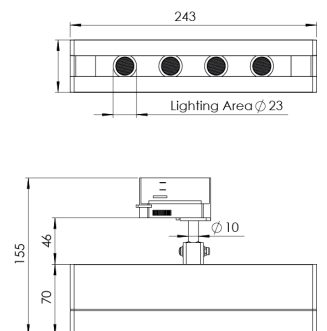

<b>Product Family</b>	Sova
<b>Adjustability</b>	Adjustable: 350° - 90°
<b>Color</b>	White- Black- Gray- RAL
<b>Mounting Type</b>	Track
<b>Body</b>	Extruded aluminium body with electrostatic powder coated, Injection cover
<b>Light Source</b>	HP LED
<b>Color Temperature</b>	2700-3000-4000-5000-6500K
<b>Color Rendering Index</b>	CRI>80
<b>Power</b>	6,8 W
<b>Power Factor</b>	Pf>90
<b>Luminaire Efficiency</b>	92lm/W
<b>Light Beam Angle</b>	10°,25°,40°,60°
<b>Lumen</b>	626 lm
<b>Operating Voltage</b>	220-240V AC / 50-60 Hz
<b>Light Source Lifetime</b>	50.000 hours Led lifetime
<b>Optic</b>	High efficiency acrylic lens
<b>Control Type</b>	On/Off- Dali
<b>Electrical Insulation Class</b>	Class I
<b>Optional Features</b>	Unavailable
<b>Sealing</b>	IP20
<b>Weight</b>	0,81 Kg
<b>Dimensions</b>	51,7 x 155 x 243 mm

## DIMENSIONS

Lumen value is given according to 2700K value.

Luminaire is F-marked and suitable for direct mounting on normally flammable surfaces.

All components are provided with 5 year limited guarantee. A qualified electrician must ensure proper installation of the product.