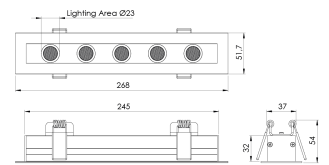

Product Family	Sova
Adjustability	Fixed
Color	White- Black- Gray- RAL
Mounting Type	Recessed Mounted
Body	Extruded aluminium body with electrostatic powder coated, electrostatic powder coated sheet metal side cover
Light Source	HP LED
Color Temperature	2700-3000-4000-5000-6500K
Color Rendering Index	CRI>80
Power	8,5 W
Power Factor	Pf>90
Luminaire Efficiency	92lm/W
Light Beam Angle	10°,25°,40°,60°
Lumen	782 lm
Operating Voltage	220-240V AC / 50-60 Hz
Light Source Lifetime	50.000 hours Led lifetime
Optic	High efficiency acrylic lens
Control Type	On/Off- Dali
Electrical Insulation Class	Class I
Optional Features	Emergency kit system can be integrated
Sealing	IP20
Weight	0,5 Kg
Dimensions	268 x 51,7 x 54 mm

DIMENSIONS

Lumen value is given according to 2700K value.

Luminaire is F-marked and suitable for direct mounting on normally flammable surfaces.

All components are provided with 5 year limited guarantee. A qualified electrician must ensure proper installation of the product.