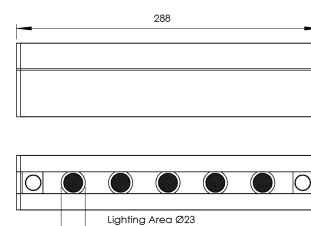

Product Family	Sova
Adjustability	Fixed
Color	White- Black- Gray- RAL
Mounting Type	Surface Mounted
Body	Extruded aluminium body with electrostatic powder coated, injection cover
Light Source	HP LED
Color Temperature	2700-3000-4000-5000-6500K
Color Rendering Index	CRI>80
Power	12 W
Power Factor	Pf>90
Luminaire Efficiency	92lm/W
Light Beam Angle	10°,25°,40°,60°
Lumen	1104 lm
Operating Voltage	220-240V AC / 50-60 Hz
Light Source Lifetime	50.000 hours Led lifetime
Optic	High efficiency acrylic lens
Control Type	On/Off- Dali
Electrical Insulation Class	Class I
Optional Features	Unavailable
Sealing	IP20
Weight	0,63 Kg
Dimensions	51,7 x 70 x 288 mm

DIMENSIONS

Lumen value is given according to 2700K value.

Luminaire is F-marked and suitable for direct mounting on normally flammable surfaces.

All components are provided with 5 year limited guarantee. A qualified electrician must ensure proper installation of the product.