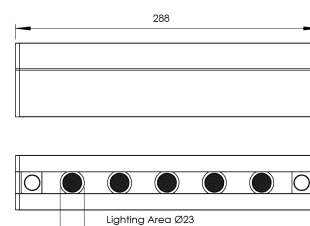

Product Family	Sova
Adjustability	Fixed
Color	White- Black- Gray- RAL
Mounting Type	Surface Mounted
Body	Extruded aluminium body with electrostatic powder coated, injection cover
Light Source	HP LED
Color Temperature	2700-3000-4000-5000-6500K
Color Rendering Index	CRI>80
Power	6 W
Power Factor	Pf>90
Luminaire Efficiency	92lm/W
Light Beam Angle	10°,25°,40°,60°
Lumen	552 lm
Operating Voltage	220-240V AC / 50-60 Hz
Light Source Lifetime	50.000 hours Led lifetime
Optic	High efficiency acrylic lens
Control Type	On/Off- Dali
Electrical Insulation Class	Class I
Optional Features	Unavailable
Sealing	IP20
Weight	0,63 Kg
Dimensions	51,7 x 70 x 288 mm

DIMENSIONS

Lumen value is given according to 2700K value.

Luminaire is F-marked and suitable for direct mounting on normally flammable surfaces.

All components are provided with 5 year limited guarantee. A qualified electrician must ensure proper installation of the product.