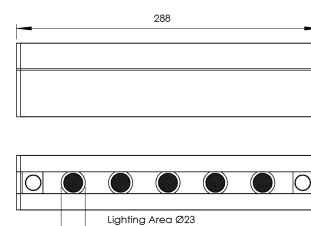

Product Family	Sova
Adjustability	Fixed
Color	White- Black- Gray- RAL
Mounting Type	Surface Mounted
Body	Extruded aluminium body with electrostatic powder coated, injection cover
Light Source	HP LED
Color Temperature	2700-3000-4000-5000-6500K
Color Rendering Index	CRI>80
Power	8,5 W
Power Factor	Pf>90
Luminaire Efficiency	92lm/W
Light Beam Angle	10°,25°,40°,60°
Lumen	782 lm
Operating Voltage	220-240V AC / 50-60 Hz
Light Source Lifetime	50.000 hours Led lifetime
Optic	High efficiency acrylic lens
Control Type	On/Off- Dali
Electrical Insulation Class	Class I
Optional Features	Unavailable
Sealing	IP20
Weight	0,63 Kg
Dimensions	51,7 x 70 x 288 mm

DIMENSIONS

Lumen value is given according to 2700K value.

Luminaire is F-marked and suitable for direct mounting on normally flammable surfaces.

All components are provided with 5 year limited guarantee. A qualified electrician must ensure proper installation of the product.