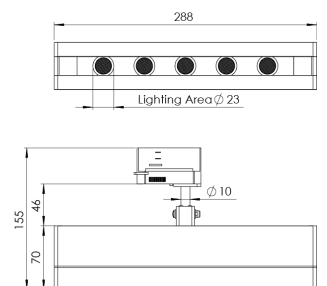

Product Family	Sova
Adjustability	Adjustable: 350° - 90°
Color	White- Black- Gray- RAL
Mounting Type	Track
Body	Extruded aluminium body with electrostatic powder coated, Injection cover
Light Source	HP LED
Color Temperature	2700-3000-4000-5000-6500K
Color Rendering Index	CRI>80
Power	12 W
Power Factor	Pf>90
Luminaire Efficiency	92lm/W
Light Beam Angle	10°,25°,40°,60°
Lumen	1104 lm
Operating Voltage	220-240V AC / 50-60 Hz
Light Source Lifetime	50.000 hours Led lifetime
Optic	High efficiency acrylic lens
Control Type	On/Off- Dali
Electrical Insulation Class	Class I
Optional Features	Unavailable
Sealing	IP20
Weight	0,91 Kg
Dimensions	51,7 x 155 x 288 mm

DIMENSIONS

Lumen value is given according to 2700K value.

Luminaire is F-marked and suitable for direct mounting on normally flammable surfaces.

All components are provided with 5 year limited guarantee. A qualified electrician must ensure proper installation of the product.