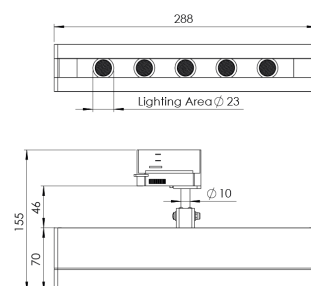

Product Family	Sova
Adjustability	Adjustable: 350° - 90°
Color	White- Black- Gray- RAL
Mounting Type	Track
Body	Extruded aluminium body with electrostatic powder coated, Injection cover
Light Source	HP LED
Color Temperature	2700-3000-4000-5000-6500K
Color Rendering Index	CRI>80
Power	6 W
Power Factor	Pf>90
Luminaire Efficiency	92lm/W
Light Beam Angle	10°,25°,40°,60°
Lumen	552 lm
Operating Voltage	220-240V AC / 50-60 Hz
Light Source Lifetime	50.000 hours Led lifetime
Optic	High efficiency acrylic lens
Control Type	On/Off- Dali
Electrical Insulation Class	Class I
Optional Features	Unavailable
Sealing	IP20
Weight	0,91 Kg
Dimensions	51,7 x 155 x 288 mm

DIMENSIONS

Lumen value is given according to 2700K value.

Luminaire is F-marked and suitable for direct mounting on normally flammable surfaces.

All components are provided with 5 year limited guarantee. A qualified electrician must ensure proper installation of the product.