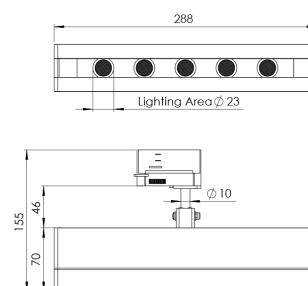

<b>Product Family</b>	Sova
<b>Adjustability</b>	Adjustable: 350° - 90°
<b>Color</b>	White- Black- Gray- RAL
<b>Mounting Type</b>	Track
<b>Body</b>	Extruded aluminium body with electrostatic powder coated, Injection cover
<b>Light Source</b>	HP LED
<b>Color Temperature</b>	2700-3000-4000-5000-6500K
<b>Color Rendering Index</b>	CRI>80
<b>Power</b>	8,5 W
<b>Power Factor</b>	Pf>90
<b>Luminaire Efficiency</b>	92lm/W
<b>Light Beam Angle</b>	10°,25°,40°,60°
<b>Lumen</b>	782 lm
<b>Operating Voltage</b>	220-240V AC / 50-60 Hz
<b>Light Source Lifetime</b>	50.000 hours Led lifetime
<b>Optic</b>	High efficiency acrylic lens
<b>Control Type</b>	On/Off- Dali
<b>Electrical Insulation Class</b>	Class I
<b>Optional Features</b>	Unavailable
<b>Sealing</b>	IP20
<b>Weight</b>	0,91 Kg
<b>Dimensions</b>	51,7 x 155 x 288 mm

## DIMENSIONS

Lumen value is given according to 2700K value.

Luminaire is F-marked and suitable for direct mounting on normally flammable surfaces.

All components are provided with 5 year limited guarantee. A qualified electrician must ensure proper installation of the product.