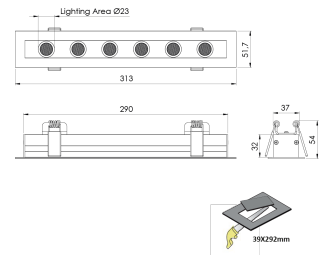

Product Family	Sova
Adjustability	Fixed
Color	White- Black- Gray- RAL
Mounting Type	Recessed Mounted
Body	Extruded aluminium body with electrostatic powder coated, electrostatic powder coated sheet metal side cover
Light Source	HP LED
Color Temperature	2700-3000-4000-5000-6500K
Color Rendering Index	CRI>80
Power	10 W
Power Factor	Pf>90
Luminaire Efficiency	92lm/W
Light Beam Angle	10°,25°,40°,60°
Lumen	920 lm
Operating Voltage	220-240V AC / 50-60 Hz
Light Source Lifetime	50.000 hours Led lifetime
Optic	High efficiency acrylic lens
Control Type	On/Off- Dali
Electrical Insulation Class	Class I
Optional Features	Emergency kit system can be integrated
Sealing	IP20
Weight	0,55 Kg
Dimensions	313 x 51,7 x 54 mm

DIMENSIONS

Lumen value is given according to 2700K value.

Luminaire is F-marked and suitable for direct mounting on normally flammable surfaces.

All components are provided with 5 year limited guarantee. A qualified electrician must ensure proper installation of the product.