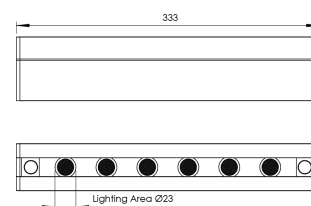

Product Family	Sova
Adjustability	Fixed
Color	White- Black- Gray- RAL
Mounting Type	Surface Mounted
Body	Extruded aluminium body with electrostatic powder coated, injection cover
Light Source	HP LED
Color Temperature	2700-3000-4000-5000-6500K
Color Rendering Index	CRI>80
Power	10 W
Power Factor	Pf>90
Luminaire Efficiency	92lm/W
Light Beam Angle	10°,25°,40°,60°
Lumen	920 lm
Operating Voltage	220-240V AC / 50-60 Hz
Light Source Lifetime	50.000 hours Led lifetime
Optic	High efficiency acrylic lens
Control Type	On/Off- Dali
Electrical Insulation Class	Class I
Optional Features	Unavailable
Sealing	IP20
Weight	0,71 Kg
Dimensions	51,7 x 70 x 333 mm

DIMENSIONS

Lumen value is given according to 2700K value.

Luminaire is F-marked and suitable for direct mounting on normally flammable surfaces.

All components are provided with 5 year limited guarantee. A qualified electrician must ensure proper installation of the product.