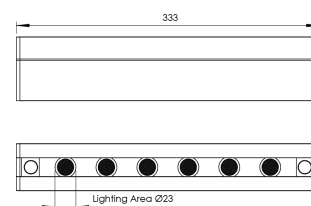

| | |
|------------------------------------|---|
| Product Family | Sova |
| Adjustability | Fixed |
| Color | White- Black- Gray- RAL |
| Mounting Type | Surface Mounted |
| Body | Extruded aluminium body with electrostatic powder coated, injection cover |
| Light Source | HP LED |
| Color Temperature | 2700-3000-4000-5000-6500K |
| Color Rendering Index | CRI>80 |
| Power | 14 W |
| Power Factor | Pf>90 |
| Luminaire Efficiency | 92lm/W |
| Light Beam Angle | 10°,25°,40°,60° |
| Lumen | 1288 lm |
| Operating Voltage | 220-240V AC / 50-60 Hz |
| Light Source Lifetime | 50.000 hours Led lifetime |
| Optic | High efficiency acrylic lens |
| Control Type | On/Off- Dali |
| Electrical Insulation Class | Class I |
| Optional Features | Unavailable |
| Sealing | IP20 |
| Weight | 0,71 Kg |
| Dimensions | 51,7 x 70 x 333 mm |

DIMENSIONS

Lumen value is given according to 2700K value.

Luminaire is F-marked and suitable for direct mounting on normally flammable surfaces.

All components are provided with 5 year limited guarantee. A qualified electrician must ensure proper installation of the product.