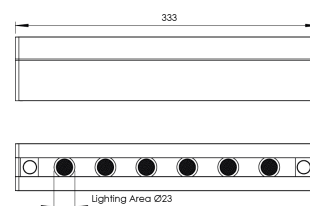

Product Family	Sova
Adjustability	Fixed
Color	White- Black- Gray- RAL
Mounting Type	Surface Mounted
Body	Extruded aluminium body with electrostatic powder coated, injection cover
Light Source	HP LED
Color Temperature	2700-3000-4000-5000-6500K
Color Rendering Index	CRI>80
Power	7 W
Power Factor	Pf>90
Luminaire Efficiency	92lm/W
Light Beam Angle	10°,25°,40°,60°
Lumen	644 lm
Operating Voltage	220-240V AC / 50-60 Hz
Light Source Lifetime	50.000 hours Led lifetime
Optic	High efficiency acrylic lens
Control Type	On/Off- Dali
Electrical Insulation Class	Class I
Optional Features	Unavailable
Sealing	IP20
Weight	0,71 Kg
Dimensions	51,7 x 70 x 333 mm

DIMENSIONS

Lumen value is given according to 2700K value.

Luminaire is F-marked and suitable for direct mounting on normally flammable surfaces.

All components are provided with 5 year limited guarantee. A qualified electrician must ensure proper installation of the product.