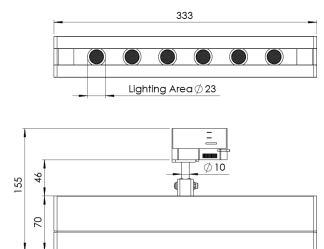

Product Family	Sova
Adjustability	Adjustable: 350° - 90°
Color	White- Black- Gray- RAL
Mounting Type	Track
Body	Extruded aluminium body with electrostatic powder coated, Injection cover
Light Source	HP LED
Color Temperature	2700-3000-4000-5000-6500K
Color Rendering Index	CRI>80
Power	10 W
Power Factor	Pf>90
Luminaire Efficiency	92lm/W
Light Beam Angle	10°,25°,40°,60°
Lumen	920 lm
Operating Voltage	220-240V AC / 50-60 Hz
Light Source Lifetime	50.000 hours Led lifetime
Optic	High efficiency acrylic lens
Control Type	On/Off- Dali
Electrical Insulation Class	Class I
Optional Features	Unavailable
Sealing	IP20
Weight	1,02 Kg
Dimensions	51,7 x 155 x 333 mm

DIMENSIONS

Lumen value is given according to 2700K value.

Luminaire is F-marked and suitable for direct mounting on normally flammable surfaces.

All components are provided with 5 year limited guarantee. A qualified electrician must ensure proper installation of the product.