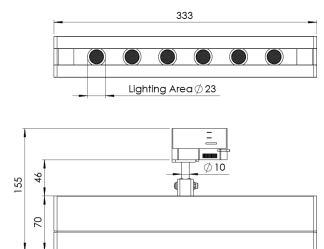

Product Family	Sova
Adjustability	Adjustable: 350° - 90°
Color	White- Black- Gray- RAL
Mounting Type	Track
Body	Extruded aluminium body with electrostatic powder coated, Injection cover
Light Source	HP LED
Color Temperature	2700-3000-4000-5000-6500K
Color Rendering Index	CRI>80
Power	7 W
Power Factor	Pf>90
Luminaire Efficiency	92lm/W
Light Beam Angle	10°,25°,40°,60°
Lumen	644 lm
Operating Voltage	220-240V AC / 50-60 Hz
Light Source Lifetime	50.000 hours Led lifetime
Optic	High efficiency acrylic lens
Control Type	On/Off- Dali
Electrical Insulation Class	Class I
Optional Features	Unavailable
Sealing	IP20
Weight	1,02 Kg
Dimensions	51,7 x 155 x 333 mm

DIMENSIONS

Lumen value is given according to 2700K value.

Luminaire is F-marked and suitable for direct mounting on normally flammable surfaces.

All components are provided with 5 year limited guarantee. A qualified electrician must ensure proper installation of the product.