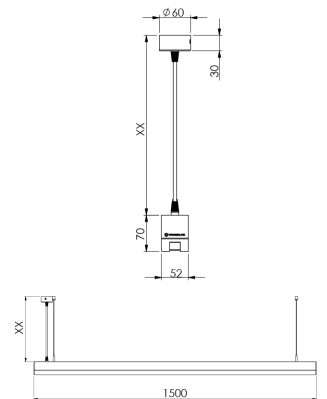

Product Family	Sova
Adjustability	Fixed
Color	White- Black- Gray- RAL
Mounting Type	Pendant
Body	Extruded aluminium body with electrostatic powder coated, injection cover
Light Source	HP LED
Color Temperature	2700-3000-4000-5000-6500K
Color Rendering Index	CRI>80
Power	35 W
Power Factor	Pf>90
Luminaire Efficiency	92lm/W
Light Beam Angle	10° ,25° ,40° ,60°
Lumen	3220 lm
Operating Voltage	220-240V AC / 50-60 Hz
Light Source Lifetime	50.000 hours Led lifetime
Optic	High efficiency acrylic lens
Control Type	On/Off- Dali
Electrical Insulation Class	Class I
Optional Features	Emergency kit system can be integrated
Sealing	IP20
Weight	3,5 Kg
Dimensions	52 x 70 x 1500 mm

DIMENSIONS

Lumen value is given according to 2700K value.

Luminaire is F-marked and suitable for direct mounting on normally flammable surfaces.

All components are provided with 5 year limited guarantee. A qualified electrician must ensure proper installation of the product.