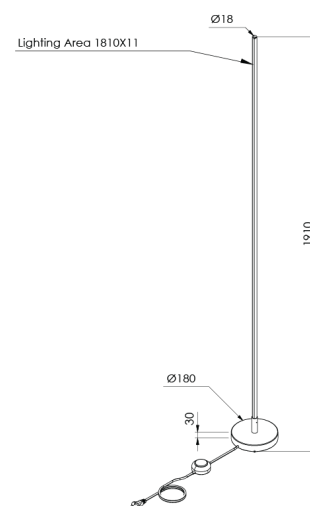

Product Family	Stellon
Adjustability	Fixed
Color	White- Black- Gray- RAL
Mounting Type	Pendant
Body	Aluminum extruded body with electrostatic powder coated

Light Source	MP LED
Color Temperature	2700-3000-4000-5000-6500K
Color Rendering Index	CRI>80, CRI>90
Power	10,5 W
Power Factor	Pf>90
Luminaire Efficiency	50 lm/W
Light Beam Angle	100°
Lumen	525 lm
Operating Voltage	220-240V AC / 50-60 Hz
Light Source Lifetime	50.000 hours Led lifetime
Optic	High efficiency milky diffuser

Control Type	On/Off
Electrical Insulation Class	Class I

Optional Features

Sealing	IP20
Weight	0,5 Kg
Dimensions	Ø18 × 30 × 1910 mm

DIMENSIONS

Lumen value is given according to 3000K value.

Luminaire is F-marked and suitable for direct mounting on normally flammable surfaces.