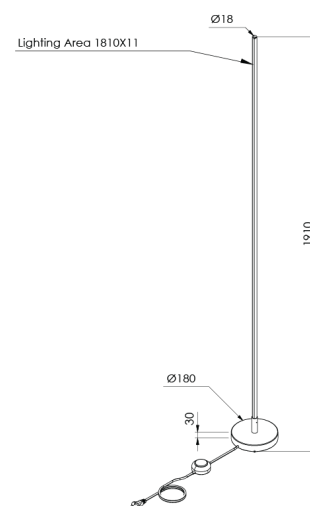

Product Family	Stellon
Adjustability	Fixed
Color	White- Black- Gray- RAL
Mounting Type	Pendant
Body	Aluminum extruded body with electrostatic powder coated

Light Source	MP LED
Color Temperature	2700-3000-4000-5000-6500K
Color Rendering Index	CRI>80, CRI>90
Power	6,5 W
Power Factor	Pf>90
Luminaire Efficiency	50 lm/W
Light Beam Angle	100°
Lumen	325 lm
Operating Voltage	220-240V AC / 50-60 Hz
Light Source Lifetime	50.000 hours Led lifetime
Optic	High efficiency milky diffuser

Control Type	On/Off
Electrical Insulation Class	Class I

Optional Features

Sealing	IP20
Weight	0,5 Kg
Dimensions	Ø18 × 30 × 1910 mm

DIMENSIONS

Lumen value is given according to 3000K value.

Luminaire is F-marked and suitable for direct mounting on normally flammable surfaces.