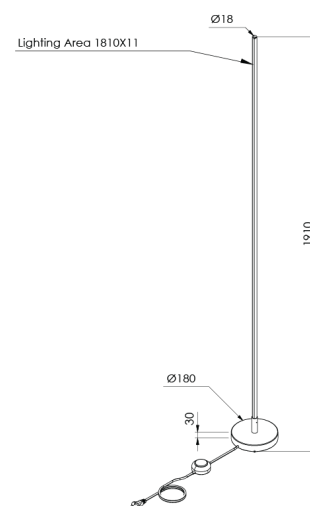

Product Family	Stellon
Adjustability	Fixed
Color	White- Black- Gray- RAL
Mounting Type	Pendant
Body	Aluminum extruded body with electrostatic powder coated

Light Source	MP LED
Color Temperature	2700-3000-4000-5000-6500K
Color Rendering Index	CRI>80, CRI>90
Power	8,5 W
Power Factor	Pf>90
Luminaire Efficiency	50 lm/W
Light Beam Angle	100°
Lumen	425 lm
Operating Voltage	220-240V AC / 50-60 Hz
Light Source Lifetime	50.000 hours Led lifetime
Optic	High efficiency milky diffuser

Control Type	On/Off
Electrical Insulation Class	Class I

Optional Features

Sealing	IP20
Weight	0,5 Kg
Dimensions	Ø18 × 30 × 1910 mm

DIMENSIONS

Lumen value is given according to 3000K value.

Luminaire is F-marked and suitable for direct mounting on normally flammable surfaces.