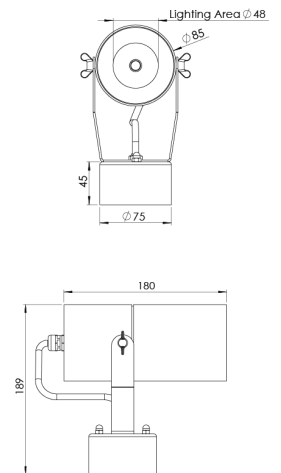

Product Family	Suna
Adjustability	Adjustable: 60°
Color	White- Black- Gray- RAL
Mounting Type	
Body	Extruded aluminium body with electrostatic powder coated
Light Source	COB LED
Color Temperature	2700-3000-4000-5000-6500K
Color Rendering Index	CRI>80,CRI>90
Power	7 W
Power Factor	Pf>90
Luminaire Efficiency	101lm/W
Light Beam Angle	15°,24°,36°,60°
Lumen	707 lm
Operating Voltage	220-240V AC / 50-60 Hz
Light Source Lifetime	50.000 hours Led lifetime
Optic	High efficiency reflector and PC glass
Control Type	On/Off
Electrical Insulation Class	Class I
Optional Features	Unavailable
Sealing	IP65
Weight	1,6 kg
Dimensions	Ø85 x 180 X 189 mm

DIMENSIONS

Lumen value is given according to 4000K value.

Luminaire is F-marked and suitable for direct mounting on normally flammable surfaces.

All components are provided with 5 year limited guarantee. A qualified electrician must ensure proper installation of the product.