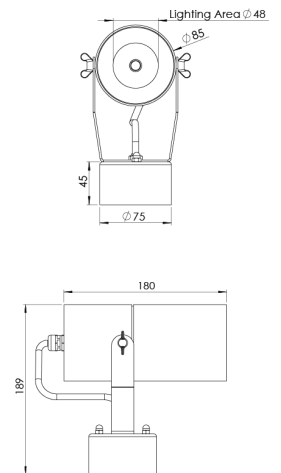

Product Family	Suna
Adjustability	Adjustable: 60°
Color	White- Black- Gray- RAL
Mounting Type	
Body	Extruded aluminium body with electrostatic powder coated
Light Source	COB LED
Color Temperature	2700-3000-4000-5000-6500K
Color Rendering Index	CRI>80,CRI>90
Power	9 W
Power Factor	Pf>90
Luminaire Efficiency	101lm/W
Light Beam Angle	15°,24°,36°,60°
Lumen	909 lm
Operating Voltage	220-240V AC / 50-60 Hz
Light Source Lifetime	50.000 hours Led lifetime
Optic	High efficiency reflector and PC glass
Control Type	On/Off
Electrical Insulation Class	Class I
Optional Features	Unavailable
Sealing	IP65
Weight	1,6 Kg
Dimensions	Ø85 x 180 X 189 mm

DIMENSIONS

Lumen value is given according to 4000K value.

Luminaire is F-marked and suitable for direct mounting on normally flammable surfaces.

All components are provided with 5 year limited guarantee. A qualified electrician must ensure proper installation of the product.