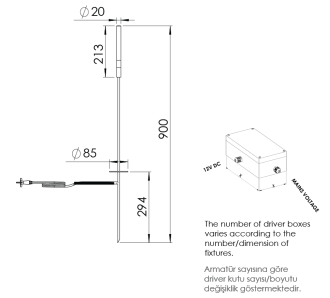

Product Family	Tavon
Adjustability	Fixed
Color	White- Black- Gray- RAL
Mounting Type	
Body	Electrostatic powder coated aluminum body
Light Source	G4 LED LAMP
Color Temperature	2700-3000-4000-5000-6500K
Color Rendering Index	
Power	1,5 W
Power Factor	Pf>90
Luminaire Efficiency	60lm/W
Light Beam Angle	
Lumen	90 lm
Operating Voltage	220-240V AC / 50-60 Hz
Light Source Lifetime	50.000 hours Led lifetime
Optic	High efficiency polycarbonate tube
Control Type	On/Off
Electrical Insulation Class	Class III
Optional Features	Unavailable
Sealing	IP65
Weight	0,6 Kg
Dimensions	Ø20 x 213 x 900 mm

DIMENSIONS

Lumen value is given according to 3000K value.

Luminaire is F-marked and suitable for direct mounting on normally flammable surfaces.

All components are provided with 5 year limited guarantee. A qualified electrician must ensure proper installation of the product.