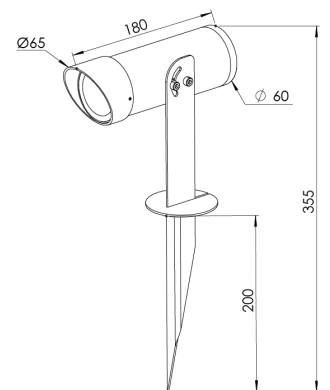

|                                    |  |
|------------------------------------|--|
| <b>Product Family</b>              | Tavon  |
| <b>Adjustability</b>               | Adjustable: 60°  |
| <b>Color</b>                       | White- Black- Gray- RAL                                  |
| <b>Mounting Type</b>               |  |
| <b>Body</b>                        | Extruded aluminium body with electrostatic powder coated |
| <b>Light Source</b>                | COB LED  |
| <b>Color Temperature</b>           | 2700-3000-4000-5000-6500K                                |
| <b>Color Rendering Index</b>       | CRI>80,CRI>90  |
| <b>Power</b>                       | 7 W  |
| <b>Power Factor</b>                | Pf>90  |
| <b>Luminaire Efficiency</b>        | 101lm/W  |
| <b>Light Beam Angle</b>            | 15°,24°,36°  |
| <b>Lumen</b>                       | 707 lm   |
| <b>Operating Voltage</b>           | 220-240V AC / 50-60 Hz                                   |
| <b>Light Source Lifetime</b>       | 50.000 hours Led lifetime                                |
| <b>Optic</b>                       | High efficiency reflector and PC glass                   |
| <b>Control Type</b>                | On/Off   |
| <b>Electrical Insulation Class</b> | Class I  |
| <b>Optional Features</b>           | Unavailable  |
| <b>Sealing</b>                     | IP65   |
| <b>Weight</b>                      | 0,6 Kg   |
| <b>Dimensions</b>                  | Ø65 x 180 x 355 mm                                       |

## DIMENSIONS

Lumen value is given according to 4000K value.

Luminaire is F-marked and suitable for direct mounting on normally flammable surfaces.

All components are provided with 5 year limited guarantee. A qualified electrician must ensure proper installation of the product.