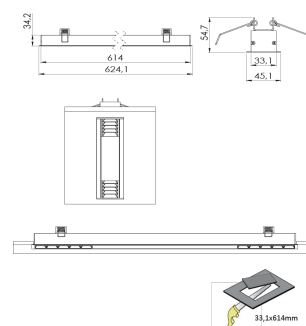

<b>Product Family</b>	Tirra
<b>Adjustability</b>	Fixed
<b>Color</b>	White- Black- Gray- RAL
<b>Mounting Type</b>	Recessed Mounted
<b>Body</b>	Extruded aluminium body with electrostatic powder coated, electrostatic powder coated sheet metal side cover
<b>Light Source</b>	HP LED/ MP LED
<b>Color Temperature</b>	2700-3000-4000-5000-6500K
<b>Color Rendering Index</b>	CRI>80
<b>Power</b>	28 W
<b>Power Factor</b>	Pf>90
<b>Luminaire Efficiency</b>	73 lm/W
<b>Light Beam Angle</b>	12°,36°,48°,10 X 35° Elptc.
<b>Lumen</b>	2044 lm
<b>Operating Voltage</b>	220-240V AC / 50-60 Hz
<b>Light Source Lifetime</b>	50.000 hours Led lifetime
<b>Optic</b>	High efficiency optic in metallized thermoplastic, built into the innovative anti-glare screen and opal diffusers
<b>Control Type</b>	On/Off- Dali
<b>Electrical Insulation Class</b>	Class II
<b>Optional Features</b>	Emergency kit system can be integrated
<b>Sealing</b>	IP20
<b>Weight</b>	1.65 kg
<b>Dimensions</b>	45,1 x 54,7 x 624,1 mm

#### DIMENSIONS

Lumen value is given according to 3000K value.

Luminaire is F-marked and suitable for direct mounting on normally flammable surfaces.

All components are provided with 5 year limited guarantee. A qualified electrician must ensure proper installation of the product.