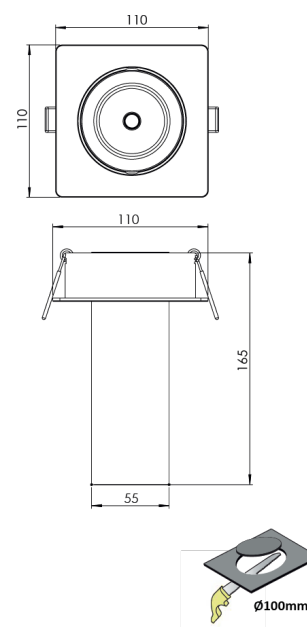

Product Family	Tiven
Adjustability	Adjustable: 28° & 28°
Color	White- Black- Gray- RAL
Mounting Type	Adjustable Recessed Mounted
Body	Extruded aluminium body with electrostatic powder coated

Light Source	COB LED
Color Temperature	2700-3000-4000-5000-6500K
Color Rendering Index	CRI>80,CRI>90
Power	14 W
Power Factor	Pf>90
Luminaire Efficiency	103lm/W
Light Beam Angle	15°,24°,36°,60°
Lumen	1442 lm
Operating Voltage	220-240V AC / 50-60 Hz
Light Source Lifetime	50.000 hours Led lifetime
Optic	High efficiency reflector and PC glass

Control Type	On/Off – Dali
Electrical Insulation Class	Class II
Optional Features	Emergency kit system can be integrated

Sealing	IP20
Weight	0,9 Kg
Dimensions	110 x 165mm

DIMENSIONS

Lumen value is given according to 4000K value.