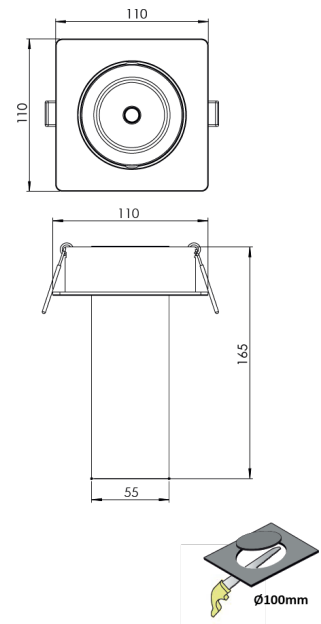

Product Family	Tiven
Adjustability	Adjustable: 28° & 28°
Color	White- Black- Gray- RAL
Mounting Type	Adjustable Recessed Mounted
Body	Extruded aluminium body with electrostatic powder coated

Light Source	COB LED
Color Temperature	2700-3000-4000-5000-6500K
Color Rendering Index	CRI>80,CRI>90
Power	7 W
Power Factor	Pf>90
Luminaire Efficiency	103lm/W
Light Beam Angle	15°,24°,36°,60°
Lumen	721 lm
Operating Voltage	220-240V AC / 50-60 Hz
Light Source Lifetime	50.000 hours Led lifetime
Optic	High efficiency reflector and PC glass

Control Type	On/Off – Dali
Electrical Insulation Class	Class II
Optional Features	Emergency kit system can be integrated

Sealing	IP20
Weight	0,9 Kg
Dimensions	110 x 165mm

DIMENSIONS

Lumen value is given according to 4000K value.