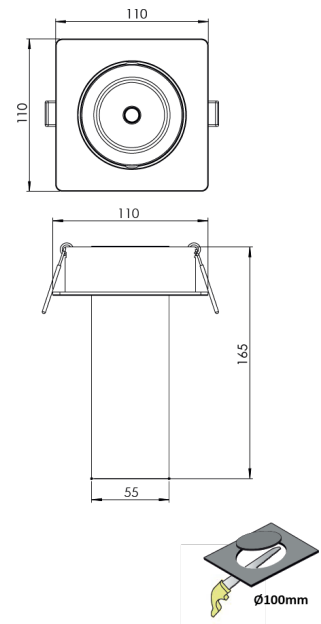

Product Family	Tiven
Adjustability	Adjustable: 28° & 28°
Color	White- Black- Gray- RAL
Mounting Type	Adjustable Recessed Mounted
Body	Extruded aluminium body with electrostatic powder coated

Light Source	COB LED
Color Temperature	2700-3000-4000-5000-6500K
Color Rendering Index	CRI>80,CRI>90
Power	9 W
Power Factor	Pf>90
Luminaire Efficiency	103lm/W
Light Beam Angle	15°,24°,36°,60°
Lumen	927 lm
Operating Voltage	220-240V AC / 50-60 Hz
Light Source Lifetime	50.000 hours Led lifetime
Optic	High efficiency reflector and PC glass

Control Type	On/Off – Dali
Electrical Insulation Class	Class II
Optional Features	Emergency kit system can be integrated

Sealing	IP20
Weight	0,9 Kg
Dimensions	110 x 165mm

DIMENSIONS

Lumen value is given according to 4000K value.
 Luminaire is F-marked and suitable for direct mounting on normally flammable surfaces.
 All components are provided with 5 year limited guarantee. A qualified electrician must ensure proper installation of the product.