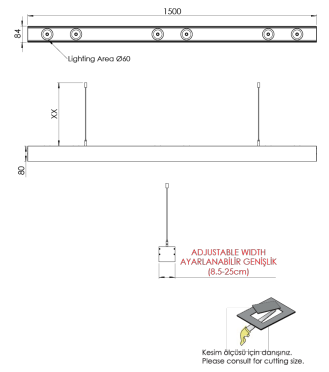

Product Family	Tivra
Adjustability	Fixed
Color	White- Black- Gray- RAL
Mounting Type	Pendant
Body	Extruded aluminium body with electrostatic powder coated
Light Source	COB LED
Color Temperature	2700-3000-4000-5000-6500K
Color Rendering Index	CRI>80 , CRI>90
Power	6x11 W
Power Factor	Pf>90
Luminaire Efficiency	103lm/W
Light Beam Angle	15°, 24°, 36°, 60°
Lumen	6798 lm
Operating Voltage	220-240V AC / 50-60 Hz
Light Source Lifetime	50.000 hours Led lifetime
Optic	High efficiency reflector and PC glass
Control Type	On/Off
Electrical Insulation Class	Class I
Optional Features	Emergency kit system can be integrated
Sealing	IP20
Weight	5 Kg
Dimensions	80 x 84 x1500 mm

DIMENSIONS

Lumen value is given according to 4000K value.

Luminaire is F-marked and suitable for direct mounting on normally flammable surfaces.

All components are provided with 5 year limited guarantee. A qualified electrician must ensure proper installation of the product.