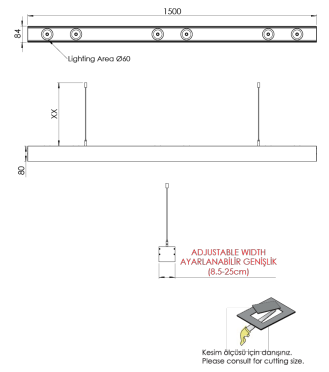

Product Family	Tivra
Adjustability	Fixed
Color	White- Black- Gray- RAL
Mounting Type	Pendant
Body	Extruded aluminium body with electrostatic powder coated
Light Source	COB LED
Color Temperature	2700-3000-4000-5000-6500K
Color Rendering Index	CRI>80 , CRI>90
Power	6x7 W
Power Factor	Pf>90
Luminaire Efficiency	103lm/W
Light Beam Angle	15°, 24°, 36°, 60°
Lumen	4326 lm
Operating Voltage	220-240V AC / 50-60 Hz
Light Source Lifetime	50.000 hours Led lifetime
Optic	High efficiency reflector and PC glass
Control Type	On/Off
Electrical Insulation Class	Class I
Optional Features	Emergency kit system can be integrated
Sealing	IP20
Weight	5 Kg
Dimensions	80 x 84 x1500 mm

DIMENSIONS

Lumen value is given according to 4000K value.

Luminaire is F-marked and suitable for direct mounting on normally flammable surfaces.

All components are provided with 5 year limited guarantee. A qualified electrician must ensure proper installation of the product.