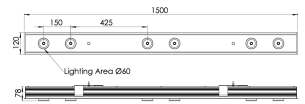

Product Family	Tivra
Adjustability	Fixed
Color	White- Black- Gray- RAL
Mounting Type	Recessed Mounted
Body	Extruded aluminium body with electrostatic powder coated
Light Source	COB LED
Color Temperature	2700-3000-4000-5000-6500K
Color Rendering Index	CRI>80 , CRI>90
Power	6x7 W
Power Factor	Pf>90
Luminaire Efficiency	103lm/W
Light Beam Angle	10°, 25°, 40°, 60°
Lumen	4326 lm
Operating Voltage	220-240V AC / 50-60 Hz
Light Source Lifetime	50.000 hours Led lifetime
Optic	High efficiency reflector and PC glass
Control Type	On/Off
Electrical Insulation Class	Class I
Optional Features	Unavailable
Sealing	IP20
Weight	5 Kg
Dimensions	120 x 78 x 1500 mm

DIMENSIONS

Lumen value is given according to 4000K value.

Luminaire is F-marked and suitable for direct mounting on normally flammable surfaces.

All components are provided with 5 year limited guarantee. A qualified electrician must ensure proper installation of the product.