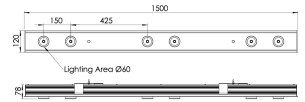

Product Family	Tivra
Adjustability	Fixed
Color	White- Black- Gray- RAL
Mounting Type	Recessed Mounted
Body	Extruded aluminium body with electrostatic powder coated
Light Source	COB LED
Color Temperature	2700-3000-4000-5000-6500K
Color Rendering Index	CRI>80 , CRI>90
Power	6x9 W
Power Factor	Pf>90
Luminaire Efficiency	103lm/W
Light Beam Angle	10°, 25°, 40°, 60°
Lumen	5562 lm
Operating Voltage	220-240V AC / 50-60 Hz
Light Source Lifetime	50.000 hours Led lifetime
Optic	High efficiency reflector and PC glass
Control Type	On/Off
Electrical Insulation Class	Class I
Optional Features	Unavailable
Sealing	IP20
Weight	5 Kg
Dimensions	120 x 78 x 1500 mm

DIMENSIONS

Lumen value is given according to 4000K value.

Luminaire is F-marked and suitable for direct mounting on normally flammable surfaces.

All components are provided with 5 year limited guarantee. A qualified electrician must ensure proper installation of the product.