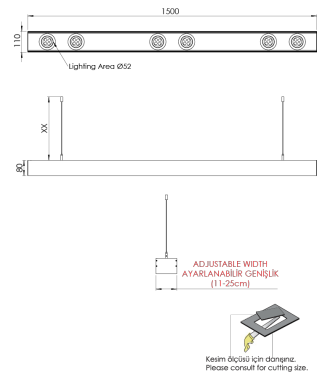

Product Family	Tivra
Adjustability	Adjustable: 21° & 21°
Color	White- Black- Gray- RAL
Mounting Type	Pendant
Body	Extruded aluminium body with electrostatic powder coated
Light Source	HP LED
Color Temperature	2700-3000-4000-5000-6500K
Color Rendering Index	CRI>80 , CRI>90
Power	6x5 W
Power Factor	Pf>90
Luminaire Efficiency	102lm/W
Light Beam Angle	15°, 24°, 36°, 60°
Lumen	3060 lm
Operating Voltage	220-240V AC / 50-60 Hz
Light Source Lifetime	50.000 hours Led lifetime
Optic	High efficiency acrylic lens
Control Type	On/Off
Electrical Insulation Class	Class I
Optional Features	Emergency kit system can be integrated
Sealing	IP20
Weight	6,2 Kg
Dimensions	110 x 80 x 1500 mm

DIMENSIONS

Lumen value is given according to 3000K value.

Luminaire is F-marked and suitable for direct mounting on normally flammable surfaces.

All components are provided with 5 year limited guarantee. A qualified electrician must ensure proper installation of the product.