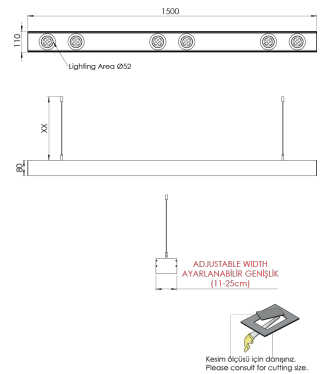

<b>Product Family</b>	Tivra
<b>Adjustability</b>	Adjustable: 21° & 21°
<b>Color</b>	White- Black- Gray- RAL
<b>Mounting Type</b>	Pendant
<b>Body</b>	Extruded aluminium body with electrostatic powder coated
<b>Light Source</b>	HP LED
<b>Color Temperature</b>	2700-3000-4000-5000-6500K
<b>Color Rendering Index</b>	CRI>80 , CRI>90
<b>Power</b>	6x7 W
<b>Power Factor</b>	Pf>90
<b>Luminaire Efficiency</b>	102lm/W
<b>Light Beam Angle</b>	15°, 24°, 36°, 60°
<b>Lumen</b>	4284 lm
<b>Operating Voltage</b>	220-240V AC / 50-60 Hz
<b>Light Source Lifetime</b>	50.000 hours Led lifetime
<b>Optic</b>	High efficiency acrylic lens
<b>Control Type</b>	On/Off
<b>Electrical Insulation Class</b>	Class I
<b>Optional Features</b>	Emergency kit system can be integrated
<b>Sealing</b>	IP20
<b>Weight</b>	6,2 Kg
<b>Dimensions</b>	110 x 80 x 1500 mm

## DIMENSIONS

Lumen value is given according to 3000K value.

Luminaire is F-marked and suitable for direct mounting on normally flammable surfaces.

All components are provided with 5 year limited guarantee. A qualified electrician must ensure proper installation of the product.