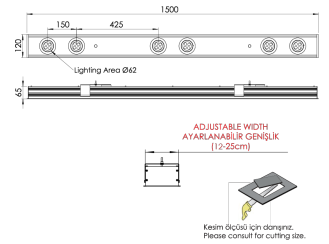

<b>Product Family</b>	Tivra
<b>Adjustability</b>	Adjustable: 21° & 21°
<b>Color</b>	White- Black- Gray- RAL
<b>Mounting Type</b>	Recessed Mounted
<b>Body</b>	Extruded aluminium body with electrostatic powder coated
<b>Light Source</b>	HP LED
<b>Color Temperature</b>	2700-3000-4000-5000-6500K
<b>Color Rendering Index</b>	CRI>80
<b>Power</b>	6x5W
<b>Power Factor</b>	Pf>90
<b>Luminaire Efficiency</b>	102lm/W
<b>Light Beam Angle</b>	10°, 25°, 40°, 60°
<b>Lumen</b>	3060 lm
<b>Operating Voltage</b>	220-240V AC / 50-60 Hz
<b>Light Source Lifetime</b>	50.000 hours Led lifetime
<b>Optic</b>	High efficiency acrylic lens
<b>Control Type</b>	On/Off
<b>Electrical Insulation Class</b>	Class I
<b>Optional Features</b>	Unavailable
<b>Sealing</b>	IP20
<b>Weight</b>	6 Kg
<b>Dimensions</b>	120 x 65 x 1500 mm

## DIMENSIONS

Lumen value is given according to 3000K value.

Luminaire is F-marked and suitable for direct mounting on normally flammable surfaces.

All components are provided with 5 year limited guarantee. A qualified electrician must ensure proper installation of the product.