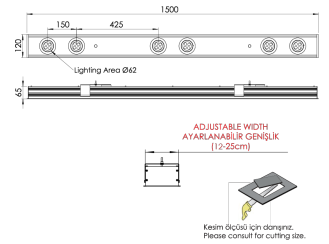

Product Family	Tivra
Adjustability	Adjustable: 21° & 21°
Color	White- Black- Gray- RAL
Mounting Type	Recessed Mounted
Body	Extruded aluminium body with electrostatic powder coated
Light Source	HP LED
Color Temperature	2700-3000-4000-5000-6500K
Color Rendering Index	CRI>80
Power	6x7 W
Power Factor	Pf>90
Luminaire Efficiency	102lm/W
Light Beam Angle	10°, 25°, 40°, 60°
Lumen	4284 lm
Operating Voltage	220-240V AC / 50-60 Hz
Light Source Lifetime	50.000 hours Led lifetime
Optic	High efficiency acrylic lens
Control Type	On/Off
Electrical Insulation Class	Class I
Optional Features	Unavailable
Sealing	IP20
Weight	6 Kg
Dimensions	120 x 65 x 1500 mm

DIMENSIONS

Lumen value is given according to 3000K value.

Luminaire is F-marked and suitable for direct mounting on normally flammable surfaces.

All components are provided with 5 year limited guarantee. A qualified electrician must ensure proper installation of the product.