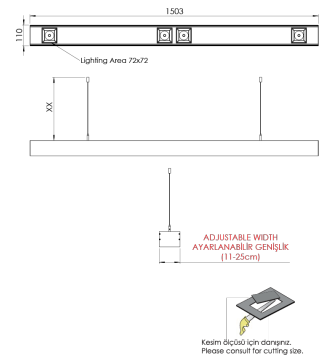

Product Family	Tivra
Adjustability	Fixed
Color	White- Black- Gray- RAL
Mounting Type	Pendant
Body	Extruded aluminium body with electrostatic powder coated
Light Source	COB LED
Color Temperature	2700-3000-4000-5000-6500K
Color Rendering Index	CRI>80 , CRI>90
Power	4x14 W
Power Factor	Pf>90
Luminaire Efficiency	103lm/W
Light Beam Angle	15°, 24°, 36°, 60°
Lumen	5768 lm
Operating Voltage	220-240V AC / 50-60 Hz
Light Source Lifetime	50.000 hours Led lifetime
Optic	High efficiency reflector and PC glass
Control Type	On/Off
Electrical Insulation Class	Class I
Optional Features	Emergency kit system can be integrated
Sealing	IP20
Weight	7,2 Kg
Dimensions	110 x 1503 mm

DIMENSIONS

Lumen value is given according to 4000K value.

Luminaire is F-marked and suitable for direct mounting on normally flammable surfaces.

All components are provided with 5 year limited guarantee. A qualified electrician must ensure proper installation of the product.