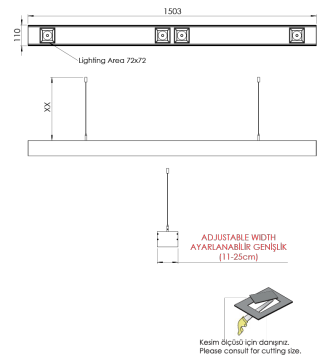

Product Family	Tivra
Adjustability	Fixed
Color	White- Black- Gray- RAL
Mounting Type	Pendant
Body	Extruded aluminium body with electrostatic powder coated
Light Source	COB LED
Color Temperature	2700-3000-4000-5000-6500K
Color Rendering Index	CRI>80 , CRI>90
Power	4x7 W
Power Factor	Pf>90
Luminaire Efficiency	103lm/W
Light Beam Angle	15°, 24°, 36°, 60°
Lumen	2884 lm
Operating Voltage	220-240V AC / 50-60 Hz
Light Source Lifetime	50.000 hours Led lifetime
Optic	High efficiency reflector and PC glass
Control Type	On/Off
Electrical Insulation Class	Class I
Optional Features	Emergency kit system can be integrated
Sealing	IP20
Weight	7,2 Kg
Dimensions	110 x 1503 mm

DIMENSIONS

Lumen value is given according to 4000K value.

Luminaire is F-marked and suitable for direct mounting on normally flammable surfaces.

All components are provided with 5 year limited guarantee. A qualified electrician must ensure proper installation of the product.