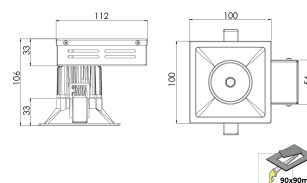

Product Family	Tova
Adjustability	Fixed
Color	White- Black- Gray- RAL
Mounting Type	Recessed Mounted
Body	Die-cast aluminium body

Light Source	COB LED
Color Temperature	2700-3000-4000-5000-6500K
Color Rendering Index	CRI>80 , CRI>90
Power	14 W
Power Factor	Pf>90
Luminaire Efficiency	
Light Beam Angle	15°,24°,36°,60°
Lumen	1442 lm
Operating Voltage	110-120V AC
Light Source Lifetime	50.000 hours Led lifetime
Optic	

Control Type	On/Off- Dali
Electrical Insulation Class	Class II
Optional Features	Unavailable

Sealing	IP20
Weight	600 gr
Dimensions	100 x 100 x 106 mm

DIMENSIONS

Lumen value is given according to 4000K value.