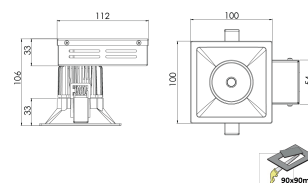

Product Family	Tova
Adjustability	Fixed
Color	White- Black- Gray- RAL
Mounting Type	Recessed Mounted
Body	Die-cast aluminium body

Light Source	COB LED
Color Temperature	2700-3000-4000-5000-6500K
Color Rendering Index	CRI>80 , CRI>90
Power	6 W
Power Factor	Pf>90
Luminaire Efficiency	
Light Beam Angle	15°,24°,36°,60°
Lumen	618 lm
Operating Voltage	110-120V AC
Light Source Lifetime	50.000 hours Led lifetime
Optic	

Control Type	On/Off- Dali
Electrical Insulation Class	Class II
Optional Features	Unavailable

Sealing	IP20
Weight	600 gr
Dimensions	100 x 100 x 106 mm

DIMENSIONS

Lumen value is given according to 4000K value.