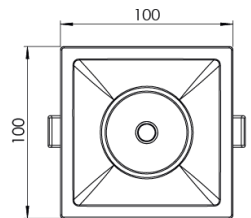

Product Family	Tova
Adjustability	Fixed
Color	White- Black- Gray- RAL
Mounting Type	Recessed Mounted
Body	Die-cast aluminium body with electrostatic powder coated

Light Source	COB LED
Color Temperature	2700-3000-4000-5000-6500K
Color Rendering Index	CRI>80,CRI>90
Power	14 W
Power Factor	Pf>90
Luminaire Efficiency	103lm/W
Light Beam Angle	15°,24°,36°,60°
Lumen	1442 lm
Operating Voltage	220-240V AC / 50-60 Hz
Light Source Lifetime	50.000 hours Led lifetime
Optic	High efficiency reflector and PC glass

Control Type	On/Off – Dali
Electrical Insulation Class	Class II
Optional Features	Emergency kit system can be integrated

Sealing	IP20
Weight	0,35 Kg
Dimensions	100 x 100 x 73mm

DIMENSIONS

Lumen value is given according to 4000K value.