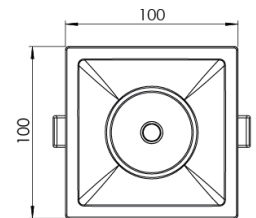

<b>Product Family</b>	Tova
<b>Adjustability</b>	Fixed
<b>Color</b>	White- Black- Gray- RAL
<b>Mounting Type</b>	Recessed Mounted
<b>Body</b>	Die-cast aluminium body with electrostatic powder coated

<b>Light Source</b>	COB LED
<b>Color Temperature</b>	2700-3000-4000-5000-6500K
<b>Color Rendering Index</b>	CRI>80,CRI>90
<b>Power</b>	7 W
<b>Power Factor</b>	Pf>90
<b>Luminaire Efficiency</b>	103lm/W
<b>Light Beam Angle</b>	15°,24°,36°,60°
<b>Lumen</b>	721 lm
<b>Operating Voltage</b>	220-240V AC / 50-60 Hz
<b>Light Source Lifetime</b>	50.000 hours Led lifetime
<b>Optic</b>	High efficiency reflector and PC glass

<b>Control Type</b>	On/Off – Dali
<b>Electrical Insulation Class</b>	Class II
<b>Optional Features</b>	Emergency kit system can be integrated

<b>Sealing</b>	IP20
<b>Weight</b>	0,35 Kg
<b>Dimensions</b>	100 x 100 x 73mm

#### DIMENSIONS

Lumen value is given according to 4000K value.

Luminaire is F-marked and suitable for direct mounting on normally flammable surfaces.

All components are provided with 5 year limited guarantee. A qualified electrician must ensure proper installation of the product.