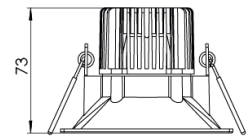

DIMENSIONS

Lumen value is given according to 4000K value.

Luminaire is F-marked and suitable for direct mounting on normally flammable surfaces.

All components are provided with 5 year limited guarantee. A qualified electrician must ensure proper installation of the product.