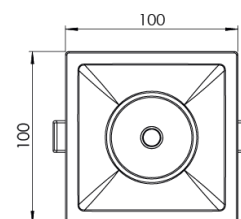

Product Family	Tova
Adjustability	Fixed
Color	White- Black- Gray- RAL
Mounting Type	Recessed Mounted
Body	Die-cast aluminium body with electrostatic powder coated

Light Source	COB LED
Color Temperature	2700-3000-4000-5000-6500K
Color Rendering Index	CRI>80,CRI>90
Power	9 W
Power Factor	Pf>90
Luminaire Efficiency	103lm/W
Light Beam Angle	15°,24°,36°,60°
Lumen	927 lm
Operating Voltage	220-240V AC / 50-60 Hz
Light Source Lifetime	50.000 hours Led lifetime
Optic	High efficiency reflector and PC glass

Control Type	On/Off – Dali
Electrical Insulation Class	Class II
Optional Features	Emergency kit system can be integrated

Sealing	IP20
Weight	0,35 Kg
Dimensions	100 x 100 x 73mm

DIMENSIONS

Lumen value is given according to 4000K value.