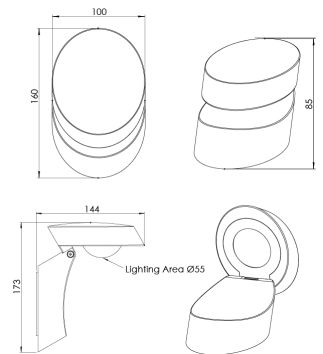

Product Family	Tovin
Adjustability	Adjustable: 355° - 90°
Color	White- Black- Brown- RAL
Mounting Type	Surface Mounted
Body	Die-cast aluminium body with electrostatic powder coated

Light Source	COB LED
Color Temperature	2700-3000-4000-5000-6500K
Color Rendering Index	CRI>80,CRI>90
Power	3 W
Power Factor	Pf>90
Luminaire Efficiency	72lm/W
Light Beam Angle	60°
Lumen	216 lm
Operating Voltage	220-240V AC / 50-60 Hz
Light Source Lifetime	50.000 hours Led lifetime
Optic	High efficiency acrylic lens

Control Type	On/Off
Electrical Insulation Class	Class I
Optional Features	Unavailable

Sealing	IP20
Weight	1,2 Kg
Dimensions	100 x 160 x 85 mm

DIMENSIONS

Lumen value is given according to 3000K value.

Luminaire is F-marked and suitable for direct mounting on normally flammable surfaces.