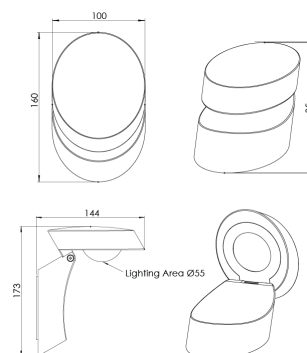

Product Family	Tovin
Adjustability	Adjustable: 355° - 90°
Color	White- Black- Brown- RAL
Mounting Type	Surface Mounted
Body	Die-cast aluminium body with electrostatic powder coated

Light Source	COB LED
Color Temperature	2700-3000-4000-5000-6500K
Color Rendering Index	CRI>80,CRI>90
Power	5 W
Power Factor	Pf>90
Luminaire Efficiency	72lm/W
Light Beam Angle	60°
Lumen	360 lm
Operating Voltage	220-240V AC / 50-60 Hz
Light Source Lifetime	50.000 hours Led lifetime
Optic	High efficiency acrylic lens

Control Type	On/Off
Electrical Insulation Class	Class I
Optional Features	Unavailable

Sealing	IP20
Weight	1,2 Kg
Dimensions	100 x 160 x 85 mm

DIMENSIONS

Lumen value is given according to 3000K value.

Luminaire is F-marked and suitable for direct mounting on normally flammable surfaces.