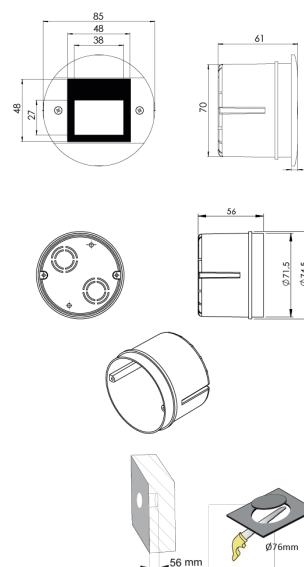

Product Family	Tressa
Adjustability	Fixed
Color	White- Black- Gray- RAL
Mounting Type	Recessed Mounted
Body	Sheet Steel body with electrostatic powder coated
Light Source	MP LED
Color Temperature	2700-3000-4000-5000-6500K
Color Rendering Index	CRI>80
Power	3,8 W
Power Factor	Pf>90
Luminaire Efficiency	50lm/W
Light Beam Angle	
Lumen	190 lm
Operating Voltage	220-240V AC / 50-60 Hz
Light Source Lifetime	50.000 hours Led lifetime
Optic	High efficiency tempered glass
Control Type	On/Off
Electrical Insulation Class	Class I
Optional Features	Unavailable
Sealing	IP65
Weight	0,4 kg
Dimensions	Ø85 x 61 mm

DIMENSIONS

Lumen value is given according to 3000K value.

Luminaire is F-marked and suitable for direct mounting on normally flammable surfaces.

All components are provided with 5 year limited guarantee. A qualified electrician must ensure proper installation of the product.