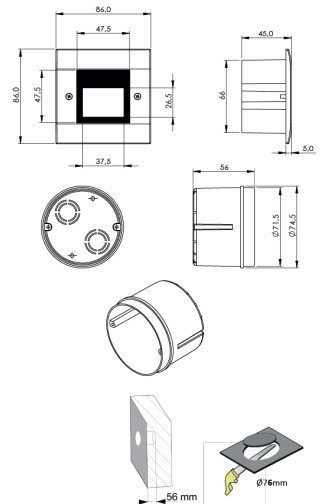

Product Family	Tressa
Adjustability	Fixed
Color	White- Black- Gray- RAL
Mounting Type	Recessed Mounted
Body	Sheet Steel body with electrostatic powder coated
Light Source	MP LED
Color Temperature	2700-3000-4000-5000-6500K
Color Rendering Index	CRI>80
Power	3,8 W
Power Factor	Pf>90
Luminaire Efficiency	50lm/W
Light Beam Angle	
Lumen	190 lm
Operating Voltage	220-240V AC / 50-60 Hz
Light Source Lifetime	50.000 hours Led lifetime
Optic	High efficiency tempered glass
Control Type	On/Off
Electrical Insulation Class	Class I
Optional Features	Unavailable
Sealing	IP65
Weight	0,4 Kg
Dimensions	86 x 45 mm

DIMENSIONS

Lumen value is given according to 3000K value.

Luminaire is F-marked and suitable for direct mounting on normally flammable surfaces.

All components are provided with 5 year limited guarantee. A qualified electrician must ensure proper installation of the product.