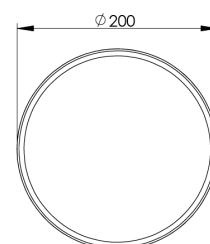

Product Family	Trona
Adjustability	Fixed
Color	
Mounting Type	Surface Mounted
Body	Wood body (birch tree)
Light Source	MP LED
Color Temperature	2700-3000-4000-5000-6500K
Color Rendering Index	CRI>90
Power	11,5 W
Power Factor	Pf>90
Luminaire Efficiency	90lm/W
Light Beam Angle	132°
Lumen	1035 lm
Operating Voltage	220-240V AC / 50-60 Hz
Light Source Lifetime	50.000 hours Led lifetime
Optic	High efficiency acrylic
Control Type	On/Off
Electrical Insulation Class	Class I
Optional Features	Unavailable
Sealing	IP20
Weight	0,7 Kg
Dimensions	Ø200 x 72 mm

DIMENSIONS

Lumen value is given according to 4000K value.

Luminaire is F-marked and suitable for direct mounting on normally flammable surfaces.

All components are provided with 5 year limited guarantee. A qualified electrician must ensure proper installation of the product.