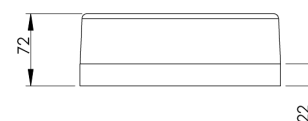

Product Family	Trona
Adjustability	Fixed
Color	
Mounting Type	Surface Mounted
Body	Wood body (birch tree)
Light Source	MP LED
Color Temperature	2700-3000-4000-5000-6500K
Color Rendering Index	CRI>90
Power	11,5 W
Power Factor	Pf>90
Luminaire Efficiency	90lm/W
Light Beam Angle	132°
Lumen	1035 lm
Operating Voltage	220-240V AC / 50-60 Hz
Light Source Lifetime	50.000 hours Led lifetime
Optic	High efficiency acrylic
Control Type	On/Off
Electrical Insulation Class	Class I
Optional Features	Unavailable
Sealing	IP20
Weight	0,7 Kg
Dimensions	Ø200 x 72 mm

DIMENSIONS

Lumen value is given according to 4000K value.

Luminaire is F-marked and suitable for direct mounting on normally flammable surfaces.

All components are provided with 5 year limited guarantee. A qualified electrician must ensure proper installation of the product.