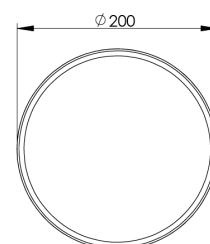

Product Family	Trona
Adjustability	Fixed
Color	
Mounting Type	Surface Mounted
Body	Wood body (birch tree)
Light Source	MP LED
Color Temperature	2700-3000-4000-5000-6500K
Color Rendering Index	CRI>90
Power	5,5 W
Power Factor	Pf>90
Luminaire Efficiency	90lm/W
Light Beam Angle	132°
Lumen	495 lm
Operating Voltage	220-240V AC / 50-60 Hz
Light Source Lifetime	50.000 hours Led lifetime
Optic	High efficiency acrylic
Control Type	On/Off
Electrical Insulation Class	Class I
Optional Features	Unavailable
Sealing	IP20
Weight	0,7 Kg
Dimensions	Ø200 x 72 mm

DIMENSIONS

Lumen value is given according to 4000K value.

Luminaire is F-marked and suitable for direct mounting on normally flammable surfaces.

All components are provided with 5 year limited guarantee. A qualified electrician must ensure proper installation of the product.