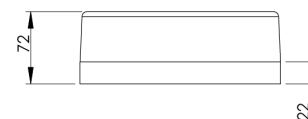

Product Family	Trona
Adjustability	Fixed
Color	
Mounting Type	Surface Mounted
Body	Wood body (birch tree)
Light Source	MP LED
Color Temperature	2700-3000-4000-5000-6500K
Color Rendering Index	CRI>90
Power	5,5 W
Power Factor	Pf>90
Luminaire Efficiency	90lm/W
Light Beam Angle	132°
Lumen	495 lm
Operating Voltage	220-240V AC / 50-60 Hz
Light Source Lifetime	50.000 hours Led lifetime
Optic	High efficiency acrylic
Control Type	On/Off
Electrical Insulation Class	Class I
Optional Features	Unavailable
Sealing	IP20
Weight	0,7 Kg
Dimensions	Ø200 x 72 mm

DIMENSIONS

Lumen value is given according to 4000K value.

Luminaire is F-marked and suitable for direct mounting on normally flammable surfaces.

All components are provided with 5 year limited guarantee. A qualified electrician must ensure proper installation of the product.