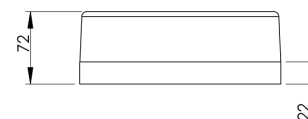

<b>Product Family</b>	Trona
<b>Adjustability</b>	Fixed
<b>Color</b>	
<b>Mounting Type</b>	Surface Mounted
<b>Body</b>	Wood body (birch tree)
<b>Light Source</b>	MP LED
<b>Color Temperature</b>	2700-3000-4000-5000-6500K
<b>Color Rendering Index</b>	CRI>90
<b>Power</b>	10 W
<b>Power Factor</b>	Pf>90
<b>Luminaire Efficiency</b>	90lm/W
<b>Light Beam Angle</b>	132°
<b>Lumen</b>	900 lm
<b>Operating Voltage</b>	220-240V AC / 50-60 Hz
<b>Light Source Lifetime</b>	50.000 hours Led lifetime
<b>Optic</b>	High efficiency acrylic
<b>Control Type</b>	On/Off
<b>Electrical Insulation Class</b>	Class I
<b>Optional Features</b>	Unavailable
<b>Sealing</b>	IP20
<b>Weight</b>	1,1 Kg
<b>Dimensions</b>	Ø250 x 72 mm

## DIMENSIONS

Lumen value is given according to 4000K value.

Luminaire is F-marked and suitable for direct mounting on normally flammable surfaces.

All components are provided with 5 year limited guarantee. A qualified electrician must ensure proper installation of the product.