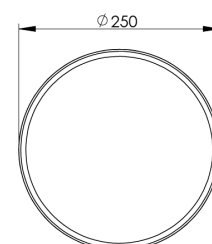

<b>Product Family</b>	Trona
<b>Adjustability</b>	Fixed
<b>Color</b>	
<b>Mounting Type</b>	Surface Mounted
<b>Body</b>	Wood body (birch tree)
<b>Light Source</b>	MP LED
<b>Color Temperature</b>	2700-3000-4000-5000-6500K
<b>Color Rendering Index</b>	CRI>90
<b>Power</b>	10 W
<b>Power Factor</b>	Pf>90
<b>Luminaire Efficiency</b>	90lm/W
<b>Light Beam Angle</b>	132°
<b>Lumen</b>	900 lm
<b>Operating Voltage</b>	220-240V AC / 50-60 Hz
<b>Light Source Lifetime</b>	50.000 hours Led lifetime
<b>Optic</b>	High efficiency acrylic
<b>Control Type</b>	On/Off
<b>Electrical Insulation Class</b>	Class I
<b>Optional Features</b>	Unavailable
<b>Sealing</b>	IP20
<b>Weight</b>	1,1 Kg
<b>Dimensions</b>	Ø250 x 72 mm

## DIMENSIONS

Lumen value is given according to 4000K value.

Luminaire is F-marked and suitable for direct mounting on normally flammable surfaces.

All components are provided with 5 year limited guarantee. A qualified electrician must ensure proper installation of the product.